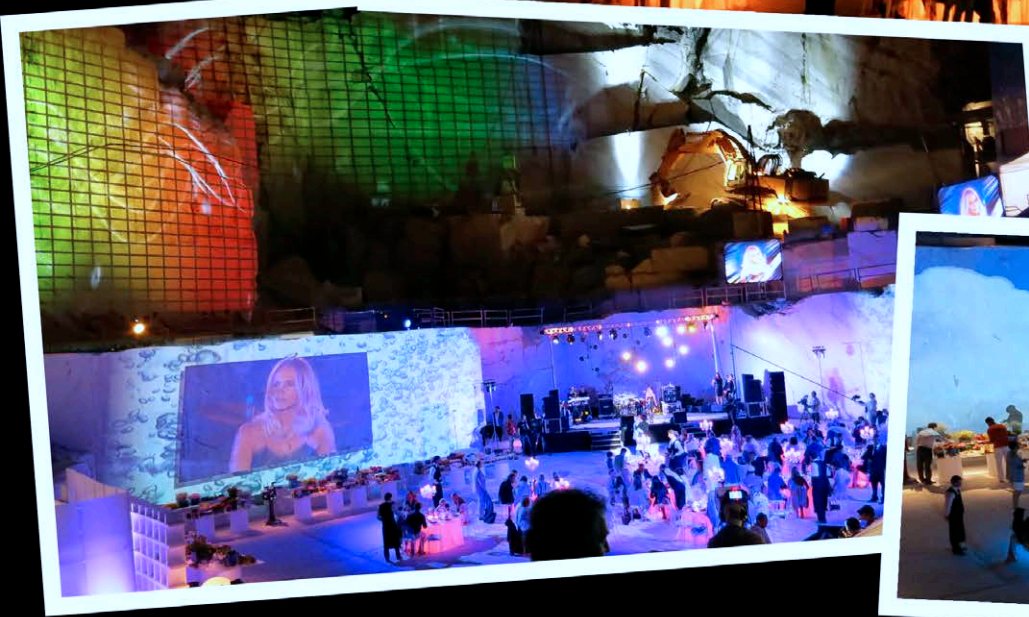

AMBIENTAL VIDEOMAPPING

_every wall becomes alive_transforms any location_

EXTERIORS / large venues

Usually powered by Christie HD 20k - 30k projectors - up to 4 different video streams

INTERIORS / medium venues

Usually powered by Christie HD 12k - 18k projectors - up to 4 different video streams

Ambiental Videomapping is the magic way to instantly turn the ambient into a completely different world. With the help of the most powerful projectors currently in existence, all buildings, or even walls can become the perfect display surface for emotional projection. Themes can be shifted in an instant to accommodate different climax of the event. Ambient created by videomapping may be virtual, but the sensation is real. The result is a full immersion experience of being surrounded by images that re-create unlimited and even surreal sceneries, such as walking through fire to water, flying above clouds and in the next moment jumping into the deep blue ocean. Or one can sit at the feet of leaning tower of Pisa and only magically to find him/herself under the Eiffel tower in Paris...

performed by **LEONARDO SCUCCHI**__light design: **FABIO CANFAILLA**